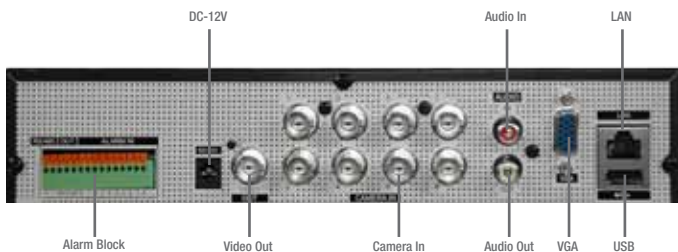

Specifications

Video IN/Loop Out:	4ch: 4 input, 8ch: 8 in put
Video Display:	4ch: 1,4 Split, 8ch: 1,4,8 Split
Monitor Out:	1 ch
Spot Out:	N/A
Audio In/Out::	1 In/1 Out
Video Compression:	H.264 hardware codec
PIP Display:	YES
Live Display Resolution:	NTSC: 704 X 480, PAL: 704 X 576
Dual Stream Resolution (Pixel):	
Main (Recording):	NTSC: 704X480, 704X240, 352X240 PAL: 704X576, 704X288, 352X288
Sub (Network):	NTSC: 350 x 240 PAL: 352 x 288
Recording Speed: NTSC:	- 4ch: 120fps, 704X480 / 120fps, 704X240 / 120fps, 360x240 - 8ch: 120fps, 704X480 / 240fps, 704X240 / 240fps, 360x240
Recording Speed: PAL	- 4ch: 100fps, 704x576 / 100fps, 704x288 / 100fps, 352x288 - 8ch: 100fps, 704x576 / 200fps, 704x288 / 200fps, 352x288
Pre-Alarm:	10 SEC
Post- Alarm:	Embedded Linux
OS:	Embedded Linux
MAC OS:	YES. Supports PC & Mac OS
3G / GRPS:	Symbian, Win Mobile, Black Berry, iPhone, Android
Network:	10/100 Base T
USB:	USB 2.0 (Front - Backup) + USB 1.1 (Rear - Mouse)
SATA HDD:	Max 1EA
PTZ:	RS485
Alarm Function:	4 In / 1 Out (NO/NC)
Remote Control:	IR Input
Front LED:	Power, REC, NET
Power Adaptor:	Adaptor 12V, 3A
Power Source:	36W

*check website for compatibility listing

Back Panel