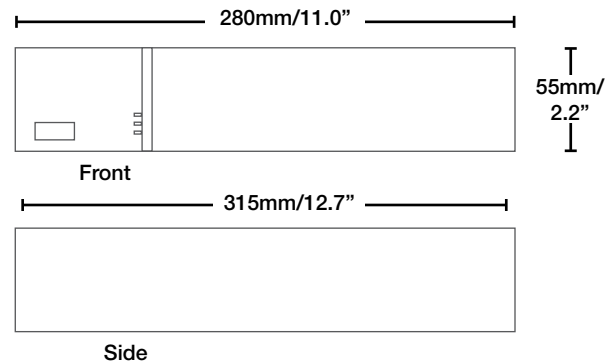

Specifications

Video IN/Loop Out:	4ch: 4 input, 8ch: 8 in put
Video Display:	4ch: 1,4 Split, 8ch: 1,4,8 Split
Monitor Out:	1 ch
Spot Out:	N/A
Audio In/Out::	1 In/1 Out
Video Compression:	H.264 hardware codec
PIP Display:	YES
Live Display Resolution:	NTSC: 704 X 480, PAL: 704 X 576
Dual Stream Resolution (Pixel):	
Main (Recording):	NTSC: 704X480, 704X240, 352X240 PAL: 704X576, 704X288, 352X288
Sub (Network):	NTSC: 350 x 240 PAL: 352 x 288
Recording Speed: NTSC:	- 4ch: 120fps, 704X480 / 120fps, 704X240 / 120fps, 360x240 - 8ch: 120fps, 704X480 / 240fps, 704X240 / 240fps, 360x240
Recording Speed: PAL	- 4ch: 100fps, 704x576 / 100fps, 704x288 / 100fps, 352x288 - 8ch: 100fps, 704x576 / 200fps, 704x288 / 200fps, 352x288
Pre-Alarm:	10 SEC
Post- Alarm:	Embedded Linux
OS:	Embedded Linux
MAC OS:	YES. Supports PC & Mac OS
3G / GRPS:	Symbian, Win Mobile, Black Berry, iPhone, Android
Network:	10/100 Base T
USB:	USB 2.0 (Front - Backup) + USB 1.1 (Rear - Mouse)
SATA HDD:	Max 1EA
PTZ:	RS485
Alarm Function:	4 In / 1 Out (NO/NC)
Remote Control:	IR Input
Front LED:	Power, REC, NET
Power Adaptor:	Adaptor 12V, 3A
Power Source:	36W

*check website for compatibility listing

Back Panel

GUI

CMS-DH

3G Smart Phone Viewing, BlackBerry, iPhone & Android*

Dimensions

Product Information

UPC:	DH104000 4 Channel, no HDD	8-41430-00643-5
	DH104501 4 Channel 500GB HDD	8-41430-00644-2
	DH1041TB 4 Channel 1TB HDD	8-41430-00645-9
	DH108000 8 Channel, no HDD	8-41430-00646-6
	DH108501 8 Channel 500GB HDD	8-41430-00647-3
	DH1081TB 8 Channel 1TB HDD	8-41430-00648-0

Weight:	3.16kg/6.8lbs
Package Dimensions:	340mm x 145mm x 410mm / 13.4" x 5.7" x 16.1" (W x H x D)
Includes:	DVR, HDD Pre-Installed, Remote Control, Power Supply, Software application CD