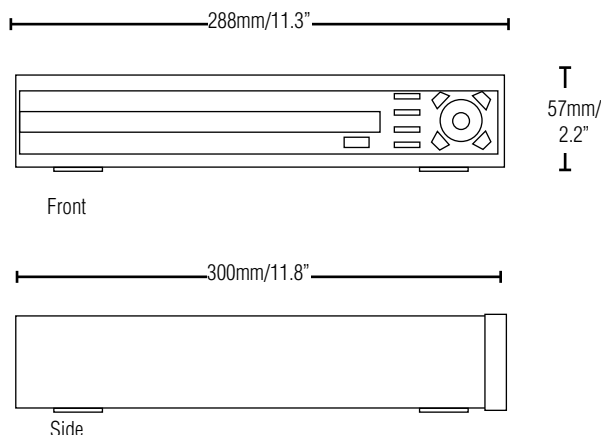

## DIMENSIONS:

## PRODUCT INFORMATION:

<b>UPC:</b>	<b>DHU104251</b>	8-41430-00454-7
<b>Weight:</b>	4.4 kg/9.7 lbs	
<b>Package Dimensions:</b>	380mm x 175mm x 400mm / 15" x 6.9" x 15.7" (W x H x D)	
<b>Includes:</b>	DVR, 250GB HDD Pre-Installed, Remote Control, Power Supply, Software application CD	