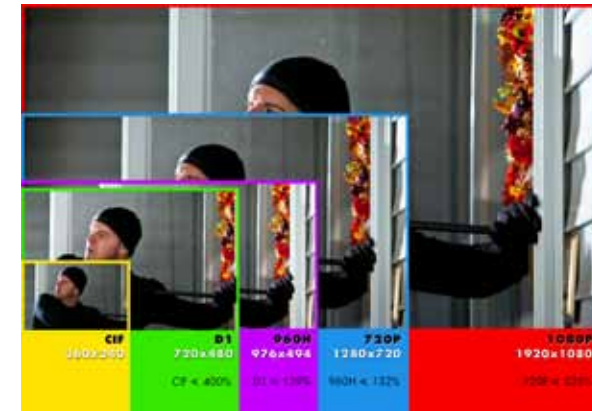

	DCB34DL	DCB44DL	DCB64DL	DCV23DL	DCV24DL	DCV64DL
	Ultra Resolution Varifocal IR Bullet	Ultra Resolution Varifocal IR Bullet	700+ TVL Varifocal IR Bullet	Ultra Resolution IR Vandal Dome	Ultra Resolution Varifocal IR Vandal Dome	700+ TVL Varifocal IR Vandal Dome
Image Sensor	1/3" Sony Super HAD™ II CCD	1/3" Sony Super HAD™ II CCD	1/3" Sony EXview™ II 960H	1/3" Sony Super HAD™ II CCD	1/3" Sony Super HAD™ II CCD	1/3" Sony EXview™ II 960H
TV Line Resolution	600 TVL	600 TVL	700+ TVL, 960H	600 TVL	600 TVL	700+ TVL, 960H
Lens	2.8-12mm	2.8-12mm	2.8-12mm AI	3.6mm	2.8-12mm	2.8-10.5mm AI
Voltage Requirement	12V DC	12V DC / 24V AC	12V DC / 24V AC	12V DC	12V DC / 24V AC	12V DC / 24V AC
Night Vision Technology	IR - 75 ft	IR - 75 ft	IR - 110 ft	IR - 50 ft	IR - 66 ft	IR - 100 ft
Key Features	<ul style="list-style-type: none"> Advanced DNR External lens adjustment Cable through bracket IP66 Weatherproof 	<ul style="list-style-type: none"> Advanced DNR External lens adjustment Cable through bracket IP66 Weatherproof 	<ul style="list-style-type: none"> Advanced DNR, Superior low light performance Secure lens adjustment Cable through bracket, IP66 	<ul style="list-style-type: none"> Advanced DNR Wall/ceiling mount IP67 Weatherproof 	<ul style="list-style-type: none"> Advanced DNR External lens adjustment Wall/ceiling mount IP66 Weatherproof 	<ul style="list-style-type: none"> Advanced DNR, Superior low light performance External lens adjustment Wall/ceiling mount, IP66

960H SUPER RES

THE COST EFFECTIVE BRIDGE BETWEEN STANDARD RESOLUTION AND HD

960H PROVIDES 34% MORE RESOLUTION THAN D1
WIDER ASPECT RATIO ==> NO IMAGE STRETCHING

Echelon Feature Highlights

- Ultra Resolution
- Wide Angle Viewing
- IR Night Vision
- 12 V DC / 24V AC operation
- Advanced Digital Noise Reduction (DNR)
- Wall / ceiling mountable
- IP66 weatherproof rating
- 3 Year Warranty